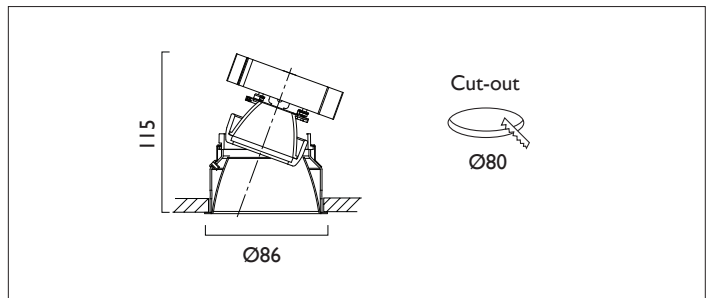

MINITRIM X86 DIRECTIONAL IP44

MINITRIM X86 with Xicato LED recessed downlighter with deep cone reflector finished in White. No separate ceiling trim offers a minimal appearance. Overall diameter 86mm, cut out 80mm.

Product Number	D6264/*Engine
Lamp Type	Xicato LED, Up to 1300 lumens
Reflector	White
Beam Angle	60°
Construction	Aluminium / Steel
IP	IP44
Control	Driver

*Please refer to Engine Specification Page.

*Light Engine Specification					
Xicato XTM L80 50,000 Hours, Ra80					
07A	---	720 lm	5.6W	129 lm/w	350mA
09A	---	965 lm	8.2W	118 lm/w	500mA
13A	---	1300 lm	11.7W	111 lm/w	700mA
2700K	2	<ul style="list-style-type: none"> 0 No Emergency E Emergency 0 Fixed Output 1 1-10V 3 DSI 5 DALI 7 Lead / Trailing 9 Addressable 			
3000K	3				
3500K	4				
4000K	5				