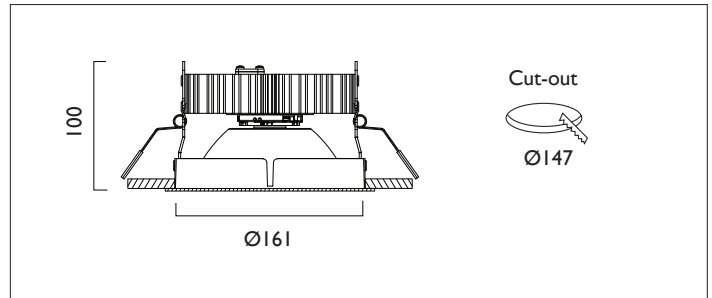

ICE X161

ICE X161 with Xicato LED recessed downlighter with white cone reflector, stippled acrylic diffuser, and white ceiling trim.
Overall diameter 161mm, cut out 147mm.

Product Number	C8401/*Engine
Lamp Type	Xicato LED, Up to 2000 lumens
Reflector	White
Beam Angle	Wide
Construction	Aluminium / Steel
Ceiling Trim	White RAL 9010
IP	IP44
Control	Driver

*Please refer to Engine Specification Page

*Light Engine Specification					
Xicato XTM L80 50,000 Hours, Ra80					
07A	---	720 lm	5.6W	129 lm/w	350mA
09A	---	965 lm	8.2W	118 lm/w	500mA
13A	---	1300 lm	11.7W	111 lm/w	700mA
14A	---	1490 lm	13.6W	110 lm/w	500mA
20A	---	2000 lm	19.5W	102 lm/w	700mA
2700K	2	<ul style="list-style-type: none"> 0 No Emergency E Emergency 0 Fixed Output 1 1-10V 3 DSI 5 DALI 7 Lead / Trailing 9 Addressable 			
3000K	3				
3500K	4				
4000K	5				