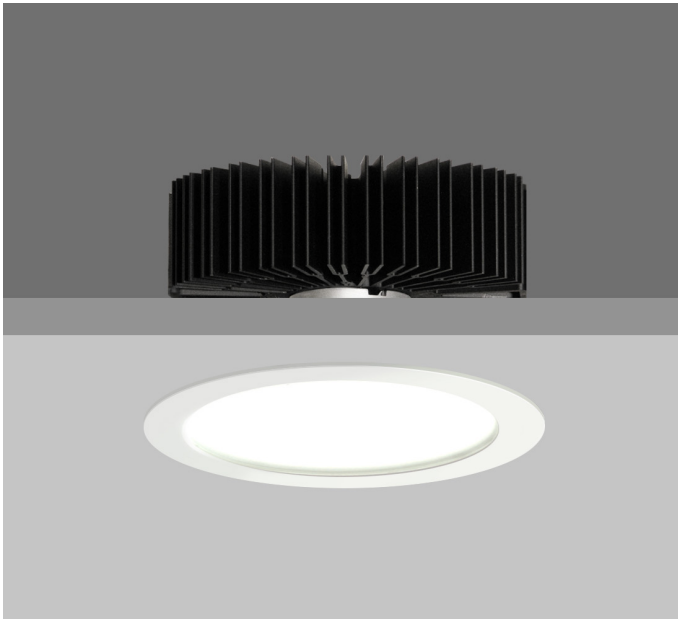

ICE X161

ICE X161 with Xicato LED recessed downlighter with white cone reflector, stippled acrylic diffuser, and white ceiling trim.
Overall diameter 161mm, cut out 147mm.

Product Number	C8401/*Engine
Lamp Type	Xicato LED, Up to 2000 lumens
Reflector	White
Beam Angle	Wide
Construction	Aluminium / Steel
Ceiling Trim	White RAL 9010
IP	IP44
Control	Driver

*Please refer to Engine Specification Page

*Light Engine Specification					
Xicato XTM L80 50,000 Hours, Ra80					
07A	---	720 lm	5.6W	129 lm/w	350mA
09A	---	965 lm	8.2W	118 lm/w	500mA
13A	---	1300 lm	11.7W	111 lm/w	700mA
14A	---	1490 lm	13.6W	110 lm/w	500mA
20A	---	2000 lm	19.5W	102 lm/w	700mA
2700K	2	<ul style="list-style-type: none"> 0 No Emergency E Emergency 0 Fixed Output 1 1-10V 3 DSI 5 DALI 7 Lead / Trailing 9 Addressable 			
3000K	3				
3500K	4				
4000K	5				