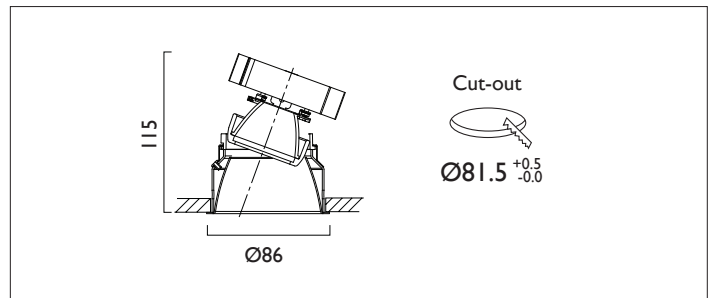

MINITRIM X86 DIRECTIONAL

MINITRIM X86 with Xicato LED recessed downlighter with deep cone reflector finished in Specular silver. No separate ceiling trim offers a minimal appearance. Overall diameter 86mm, cut out 81.5mm.

Product Number	D6121/*Engine
Lamp Type	Xicato LED, Up to 1300 lumens
Reflector	Specular Silver
Beam Angle	20°
Construction	Aluminium / Steel
IP	IP20
Control	Driver

*Light Engine Specification					
Xicato XTM L80 50,000 Hours Ra80					
07A	---	720 lm	5.6W	129 lm/w	350mA
09A	---	965 lm	8.2W	118 lm/w	500mA
13A	---	1300 lm	11.7W	111 lm/w	700mA
14A	---	1490 lm	13.6W	110 lm/w	500mA
20A	---	2000 lm	19.5W	102 lm/w	700mA