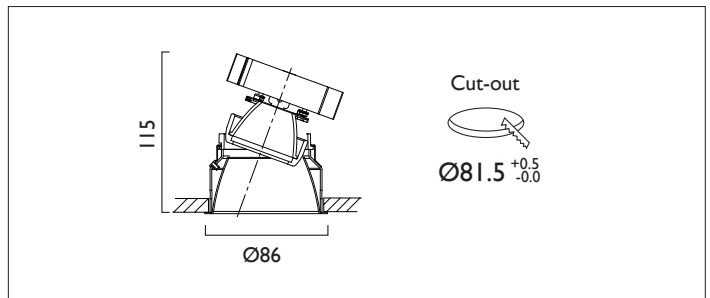

MINITRIM X86 DIRECTIONAL

MINITRIM X86 with Xicato LED recessed downlighter with deep cone reflector finished in Specular silver. No separate ceiling trim offers a minimal appearance. Overall diameter 86mm, cut out 81.5mm.

Product Number	D6141/*Engine
Lamp Type	Xicato LED, Up to 1300 lumens
Reflector	Specular Silver
Beam Angle	40°
Construction	Aluminium / Steel
IP	IP20
Control	Driver

*Light Engine Specification					
Xicato XTM L80 50,000 Hours Ra80					
07A	---	720 lm	5.6W	129 lm/w	350mA
09A	---	965 lm	8.2W	118 lm/w	500mA
13A	---	1300 lm	11.7W	111 lm/w	700mA
14A	---	1490 lm	13.6W	110 lm/w	500mA
20A	---	2000 lm	19.5W	102 lm/w	700mA
2700K	2				
3000K	3				
3500K	4				
4000K	5				
				0	No Emergency
				E	Maintained Emergency
				N	Non Maintained
				0	Fixed Output
				1	1-10V
				3	DSI
				5	DALI
				7	Lead / Trailing
				9	Addressable