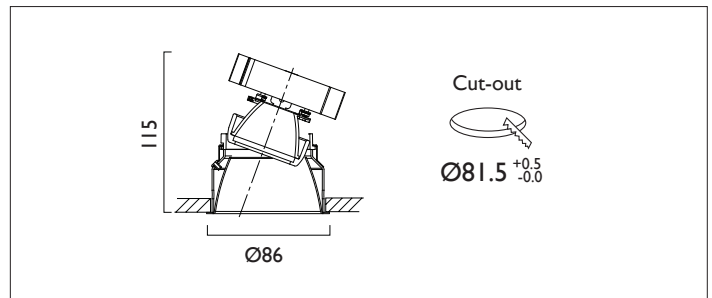

MINITRIM X86 DIRECTIONAL

MINITRIM X86 with Xicato LED recessed downlighter with deep cone reflector finished in Specular silver. No separate ceiling trim offers a minimal appearance. Overall diameter 86mm, cut out 81.5mm.

Product Number	D6161/*Engine
Lamp Type	Xicato LED, Up to 1300 lumens
Reflector	Specular Silver
Beam Angle	60°
Construction	Aluminium / Steel
IP	IP20
Control	Driver

*Light Engine Specification					
Xicato XTM L80 50,000 Hours Ra80					
07A	---	720 lm	5.6W	129 lm/w	350mA
09A	---	965 lm	8.2W	118 lm/w	500mA
13A	---	1300 lm	11.7W	111 lm/w	700mA
14A	---	1490 lm	13.6W	110 lm/w	500mA
20A	---	2000 lm	19.5W	102 lm/w	700mA