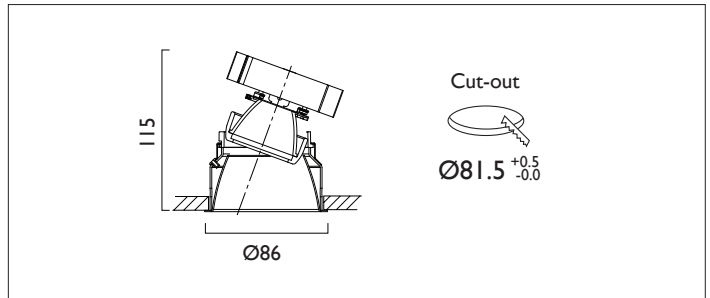

# MINITRIM X86 DIRECTIONAL IP44

MINITRIM X86 with Xicato LED recessed downlighter with deep cone reflector finished in Specular silver. No separate ceiling trim offers a minimal appearance. Overall diameter 86mm, cut out 81.5mm.

Product Number	D6221/*Engine
Lamp Type	Xicato LED, Up to 1300 lumens
Reflector	Specular Silver
Beam Angle	20°
Construction	Aluminium / Steel
IP	IP44
Control	Driver

*Light Engine Specification					
Xicato XTM L80 50,000 Hours Ra80					
07A	---	720 lm	5.6W	129 lm/w	350mA
09A	---	965 lm	8.2W	118 lm/w	500mA
13A	---	1300 lm	11.7W	111 lm/w	700mA
14A	---	1490 lm	13.6W	110 lm/w	500mA
20A	---	2000 lm	19.5W	102 lm/w	700mA
2700K	2				
3000K	3				
3500K	4				
4000K	5				
				0	No Emergency
				E	Maintained Emergency
				N	Non Maintained
				0	Fixed Output
				1	1-10V
				3	DSI
				5	DALI
				7	Lead / Trailing
				9	Addressable