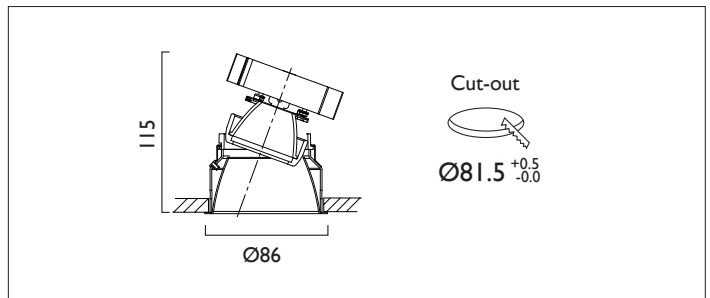

MINITRIM X86 DIRECTIONAL IP44

MINITRIM X86 with Xicato LED recessed downlighter with deep cone reflector finished in Specular silver. No separate ceiling trim offers a minimal appearance. Overall diameter 86mm, cut out 81.5mm.

Product Number	D6241/*Engine
Lamp Type	Xicato LED, Up to 1300 lumens
Reflector	Specular Silver
Beam Angle	40°
Construction	Aluminium / Steel
IP	IP44
Control	Driver

*Light Engine Specification					
Xicato XTM L80 50,000 Hours Ra80					
07A	---	720 lm	5.6W	129 lm/w	350mA
09A	---	965 lm	8.2W	118 lm/w	500mA
13A	---	1300 lm	11.7W	111 lm/w	700mA
14A	---	1490 lm	13.6W	110 lm/w	500mA
20A	---	2000 lm	19.5W	102 lm/w	700mA
2700K	2				
3000K	3				
3500K	4				
4000K	5				
				0	No Emergency
				E	Maintained Emergency
				N	Non Maintained
				0	Fixed Output
				1	1-10V
				3	DSI
				5	DALI
				7	Lead / Trailing
				9	Addressable