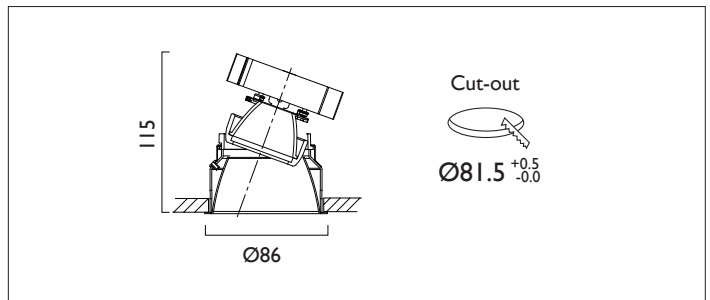

MINITRIM X86 DIRECTIONAL IP44

MINITRIM X86 with Xicato LED recessed downlighter with deep cone reflector finished in Specular silver. No separate ceiling trim offers a minimal appearance. Overall diameter 86mm, cut out 81.5mm.

Product Number	D6261/*Engine
Lamp Type	Xicato LED, Up to 1300 lumens
Reflector	Specular Silver
Beam Angle	60°
Construction	Aluminium / Steel
IP	IP44
Control	Driver

*Light Engine Specification					
Xicato XTM L80 50,000 Hours Ra80					
07A	---	720 lm	5.6W	129 lm/w	350mA
09A	---	965 lm	8.2W	118 lm/w	500mA
13A	---	1300 lm	11.7W	111 lm/w	700mA
14A	---	1490 lm	13.6W	110 lm/w	500mA
20A	---	2000 lm	19.5W	102 lm/w	700mA
2700K	2	<ul style="list-style-type: none"> 0 No Emergency E Maintained Emergency N Non Maintained 0 Fixed Output 1 1-10V 3 DSI 5 DALI 7 Lead / Trailing 9 Addressable 			
3000K	3				
3500K	4				
4000K	5				