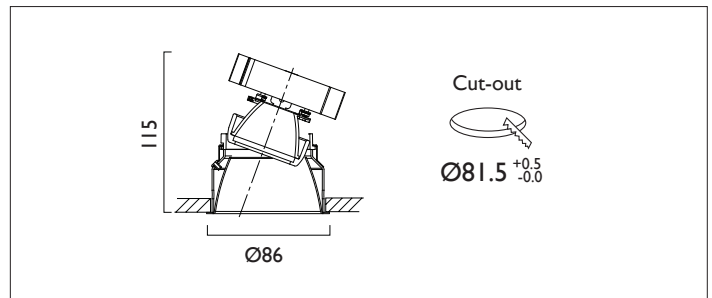

MINITRIM X86 DIRECTIONAL

MINITRIM X86 with Xicato LED recessed downlighter with deep cone reflector finished in Satin silver. No separate ceiling trim offers a minimal appearance. Overall diameter 86mm, cut out 81.5mm.

Product Number	D6122/*Engine
Lamp Type	Xicato LED, Up to 1300 lumens
Reflector	Satin Silver
Beam Angle	20°
Construction	Aluminium / Steel
IP	IP20
Control	Driver

*Light Engine Specification					
Xicato XTM L80 50,000 Hours Ra80					
07A	720 lm	5.6W	129 lm/w	350mA	
09A	965 lm	8.2W	118 lm/w	500mA	
13A	1300 lm	11.7W	111 lm/w	700mA	
14A	1490 lm	13.6W	110 lm/w	500mA	
20A	2000 lm	19.5W	102 lm/w	700mA	