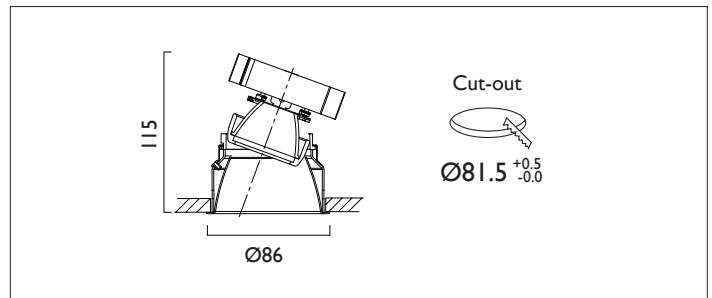

MINITRIM X86 DIRECTIONAL

MINITRIM X86 with Xicato LED recessed downlighter with deep cone reflector finished in Satin silver. No separate ceiling trim offers a minimal appearance. Overall diameter 86mm, cut out 81.5mm.

Product Number	D6142/*Engine
Lamp Type	Xicato LED, Up to 1300 lumens
Reflector	Satin Silver
Beam Angle	40°
Construction	Aluminium / Steel
IP	IP20
Control	Driver

*Light Engine Specification					
Xicato XTM L80 50,000 Hours Ra80					
07A	720 lm	5.6W	129 lm/w	350mA	
09A	965 lm	8.2W	118 lm/w	500mA	
13A	1300 lm	11.7W	111 lm/w	700mA	
14A	1490 lm	13.6W	110 lm/w	500mA	
20A	2000 lm	19.5W	102 lm/w	700mA	