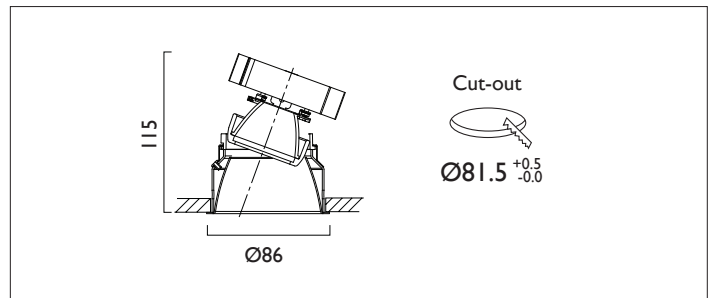

MINITRIM X86 DIRECTIONAL

MINITRIM X86 with Xicato LED recessed downlighter with deep cone reflector finished in Satin silver. No separate ceiling trim offers a minimal appearance. Overall diameter 86mm, cut out 81.5mm.

Product Number	D6162/*Engine
Lamp Type	Xicato LED, Up to 1300 lumens
Reflector	Satin Silver
Beam Angle	60°
Construction	Aluminium / Steel
IP	IP20
Control	Driver

*Light Engine Specification					
Xicato XTM L80 50,000 Hours Ra80					
07A	---	720 lm	5.6W	129 lm/w	350mA
09A	---	965 lm	8.2W	118 lm/w	500mA
13A	---	1300 lm	11.7W	111 lm/w	700mA
14A	---	1490 lm	13.6W	110 lm/w	500mA
20A	---	2000 lm	19.5W	102 lm/w	700mA
2700K	2				
3000K	3				
3500K	4				
4000K	5				
				0	No Emergency
				E	Maintained Emergency
				N	Non Maintained
				0	Fixed Output
				1	1-10V
				3	DSI
				5	DALI
				7	Lead / Trailing
				9	Addressable