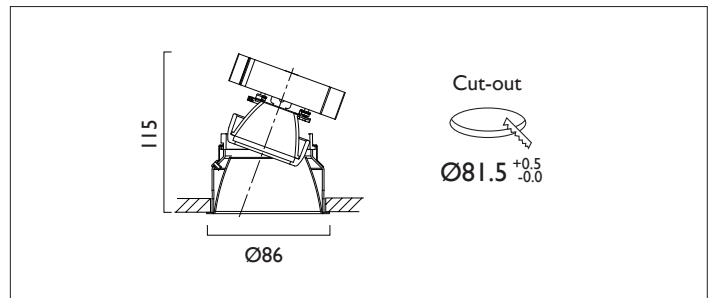

MINITRIM X86 DIRECTIONAL IP44

MINITRIM X86 with Xicato LED recessed downlighter with deep cone reflector finished in Satin silver. No separate ceiling trim offers a minimal appearance. Overall diameter 86mm, cut out 81.5mm.

Product Number	D6222/*Engine
Lamp Type	Xicato LED, Up to 1300 lumens
Reflector	Satin Silver
Beam Angle	20°
Construction	Aluminium / Steel
IP	IP44
Control	Driver

*Light Engine Specification					
Xicato XTM L80 50,000 Hours Ra80					
07A	720 lm	5.6W	129 lm/w	350mA	
09A	965 lm	8.2W	118 lm/w	500mA	
13A	1300 lm	11.7W	111 lm/w	700mA	
14A	1490 lm	13.6W	110 lm/w	500mA	
20A	2000 lm	19.5W	102 lm/w	700mA	