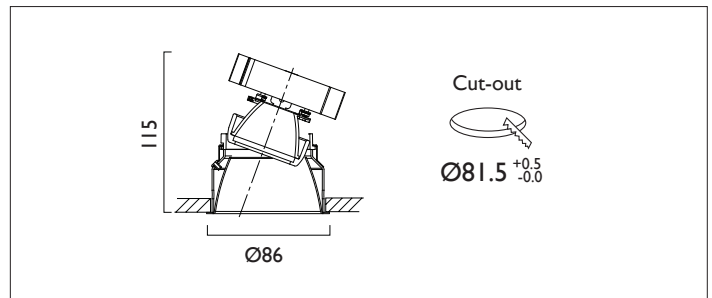

MINITRIM X86 DIRECTIONAL IP44

MINITRIM X86 with Xicato LED recessed downlighter with deep cone reflector finished in Satin silver. No separate ceiling trim offers a minimal appearance. Overall diameter 86mm, cut out 81.5mm.

Product Number	D6262/*Engine
Lamp Type	Xicato LED, Up to 1300 lumens
Reflector	Satin Silver
Beam Angle	60°
Construction	Aluminium / Steel
IP	IP44
Control	Driver

*Light Engine Specification					
Xicato XTM L80 50,000 Hours Ra80					
07A	720 lm	5.6W	129 lm/w	350mA	
09A	965 lm	8.2W	118 lm/w	500mA	
13A	1300 lm	11.7W	111 lm/w	700mA	
14A	1490 lm	13.6W	110 lm/w	500mA	
20A	2000 lm	19.5W	102 lm/w	700mA	
2700K	2				<ul style="list-style-type: none"> 0 No Emergency E Maintained Emergency N Non Maintained <ul style="list-style-type: none"> 0 Fixed Output 1 1-10V 3 DSI 5 DALI 7 Lead / Trailing 9 Addressable
3000K	3				
3500K	4				
4000K	5				