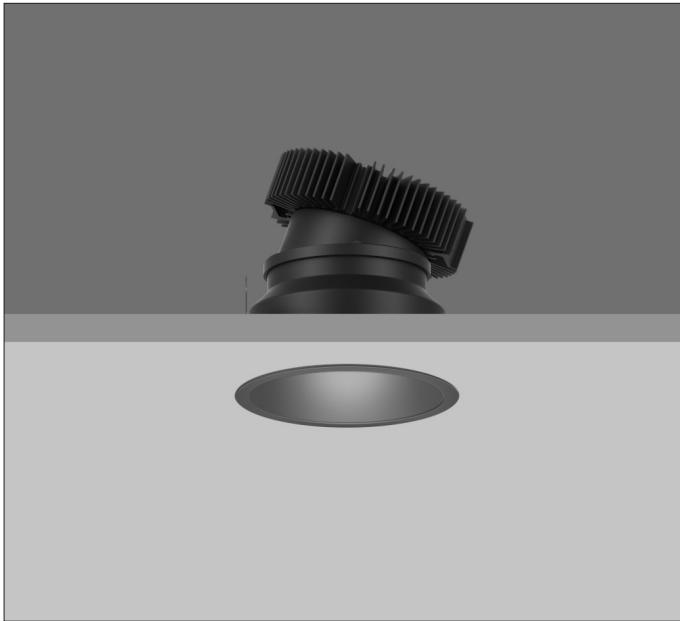

MINITRIM X86 DIRECTIONAL

MINITRIM X86 with Xicato LED recessed downlighter with deep cone reflector finished in Black. No separate ceiling trim offers a minimal appearance. Overall diameter 86mm, cut out 81.5mm.

Product Number	D6123/*Engine
Lamp Type	Xicato LED, Up to 1300 lumens
Reflector	Black
Beam Angle	20°
Construction	Aluminium / Steel
IP	IP20
Control	Driver

*Light Engine Specification					
Xicato XTM L80 50,000 Hours Ra80					
07A	---	720 lm	5.6W	129 lm/w	350mA
09A	---	965 lm	8.2W	118 lm/w	500mA
13A	---	1300 lm	11.7W	111 lm/w	700mA
14A	---	1490 lm	13.6W	110 lm/w	500mA
20A	---	2000 lm	19.5W	102 lm/w	700mA