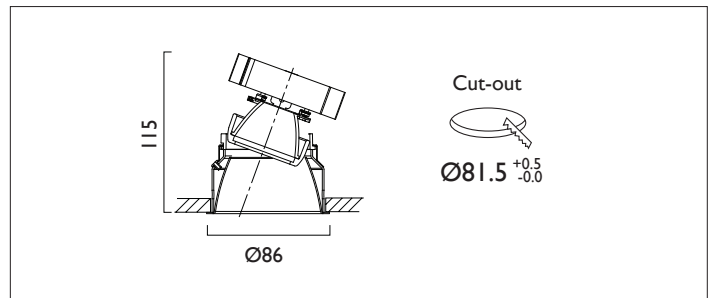

MINITRIM X86 DIRECTIONAL

MINITRIM X86 with Xicato LED recessed downlighter with deep cone reflector finished in Black. No separate ceiling trim offers a minimal appearance. Overall diameter 86mm, cut out 81.5mm.

Product Number	D6123/*Engine
Lamp Type	Xicato LED, Up to 1300 lumens
Reflector	Black
Beam Angle	20°
Construction	Aluminium / Steel
IP	IP20
Control	Driver

*Light Engine Specification					
Xicato XTM L80 50,000 Hours Ra80					
07A	---	720 lm	5.6W	129 lm/w	350mA
09A	---	965 lm	8.2W	118 lm/w	500mA
13A	---	1300 lm	11.7W	111 lm/w	700mA
14A	---	1490 lm	13.6W	110 lm/w	500mA
20A	---	2000 lm	19.5W	102 lm/w	700mA