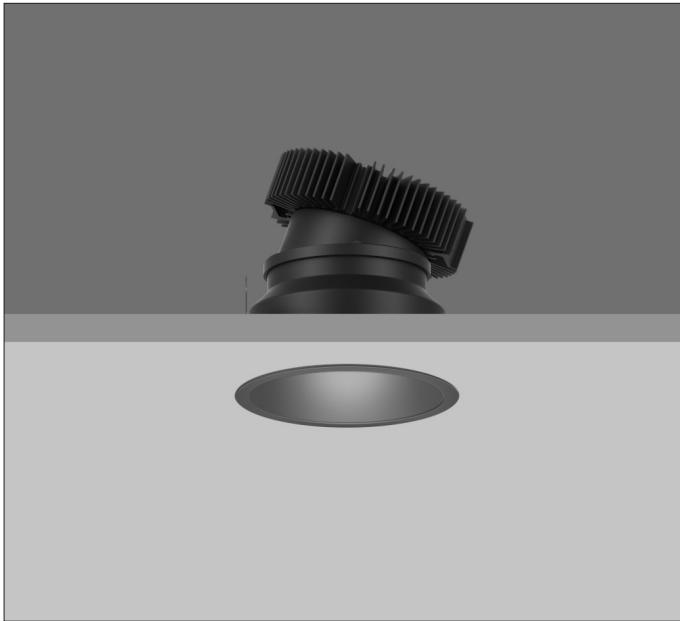

# MINITRIM X86 DIRECTIONAL

MINITRIM X86 with Xicato LED recessed downlighter with deep cone reflector finished in Black. No separate ceiling trim offers a minimal appearance. Overall diameter 86mm, cut out 81.5m.

Product Number	D6143/*Engine
Lamp Type	Xicato LED, Up to 1300 lumens
Reflector	Black
Beam Angle	40°
Construction	Aluminium / Steel
IP	IP20
Control	Driver

*Light Engine Specification					
Xicato XTM L80 50,000 Hours Ra80					
07A	---	720 lm	5.6W	129 lm/w	350mA
09A	---	965 lm	8.2W	118 lm/w	500mA
13A	---	1300 lm	11.7W	111 lm/w	700mA
14A	---	1490 lm	13.6W	110 lm/w	500mA
20A	---	2000 lm	19.5W	102 lm/w	700mA