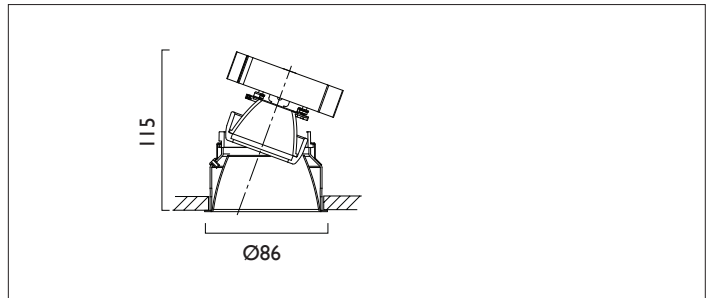

# MINITRIM X86 DIRECTIONAL

MINITRIM X86 with Xicato LED recessed downlighter with deep cone reflector finished in Black. No separate ceiling trim offers a minimal appearance. Overall diameter 86mm, cut out 81.5m.

Product Number	D6143/*Engine
Lamp Type	Xicato LED, Up to 1300 lumens
Reflector	Black
Beam Angle	40°
Construction	Aluminium / Steel
IP	IP20
Control	Driver

*Light Engine Specification					
Xicato XTM L80 50,000 Hours Ra80					
07A	---	720 lm	5.6W	129 lm/w	350mA
09A	---	965 lm	8.2W	118 lm/w	500mA
13A	---	1300 lm	11.7W	111 lm/w	700mA
14A	---	1490 lm	13.6W	110 lm/w	500mA
20A	---	2000 lm	19.5W	102 lm/w	700mA