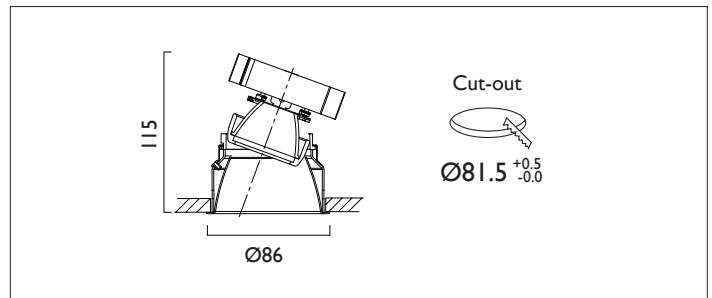

MINITRIM X86 DIRECTIONAL

MINITRIM X86 with Xicato LED recessed downlighter with deep cone reflector finished in Black. No separate ceiling trim offers a minimal appearance. Overall diameter 86mm, cut out 81.5mm.

Product Number	D6163/*Engine
Lamp Type	Xicato LED, Up to 1300 lumens
Reflector	Black
Beam Angle	60°
Construction	Aluminium / Steel
IP	IP20
Control	Driver

*Light Engine Specification					
Xicato XTM L80 50,000 Hours Ra80					
07A	---	720 lm	5.6W	129 lm/w	350mA
09A	---	965 lm	8.2W	118 lm/w	500mA
13A	---	1300 lm	11.7W	111 lm/w	700mA
14A	---	1490 lm	13.6W	110 lm/w	500mA
20A	---	2000 lm	19.5W	102 lm/w	700mA