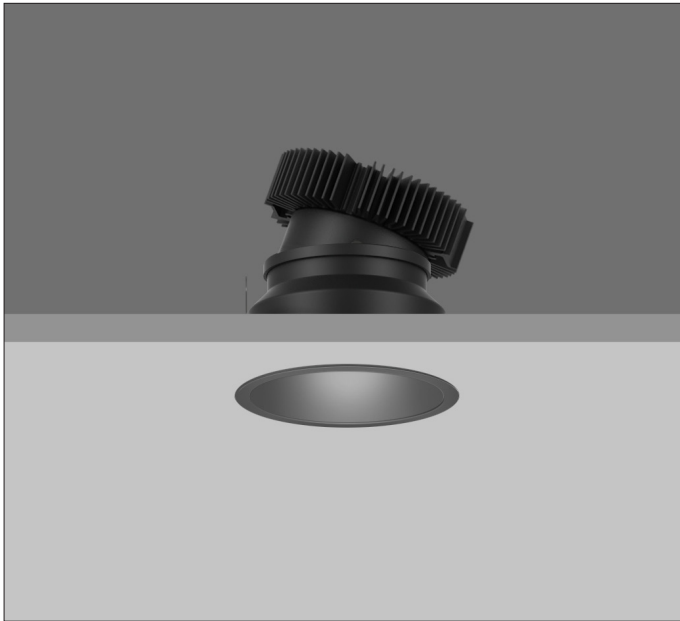

MINITRIM X86 DIRECTIONAL

MINITRIM X86 with Xicato LED recessed downlighter with deep cone reflector finished in Black. No separate ceiling trim offers a minimal appearance. Overall diameter 86mm, cut out 81.5mm.

Product Number	D6163/*Engine
Lamp Type	Xicato LED, Up to 1300 lumens
Reflector	Black
Beam Angle	60°
Construction	Aluminium / Steel
IP	IP20
Control	Driver

*Light Engine Specification					
Xicato XTM L80 50,000 Hours Ra80					
07A	---	720 lm	5.6W	129 lm/w	350mA
09A	---	965 lm	8.2W	118 lm/w	500mA
13A	---	1300 lm	11.7W	111 lm/w	700mA
14A	---	1490 lm	13.6W	110 lm/w	500mA
20A	---	2000 lm	19.5W	102 lm/w	700mA