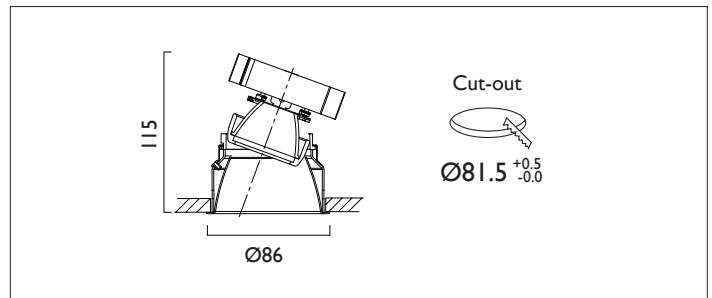

MINITRIM X86 DIRECTIONAL IP44

MINITRIM X86 with Xicato LED recessed downlighter with deep cone reflector finished in Black. No separate ceiling trim offers a minimal appearance. Overall diameter 86mm, cut out 81.5mm.

Product Number	D6223/*Engine
Lamp Type	Xicato LED, Up to 1300 lumens
Reflector	Black
Beam Angle	20°
Construction	Aluminium / Steel
IP	IP44
Control	Driver

*Light Engine Specification					
Xicato XTM L80 50,000 Hours Ra80					
07A	---	720 lm	5.6W	129 lm/w	350mA
09A	---	965 lm	8.2W	118 lm/w	500mA
13A	---	1300 lm	11.7W	111 lm/w	700mA
14A	---	1490 lm	13.6W	110 lm/w	500mA
20A	---	2000 lm	19.5W	102 lm/w	700mA