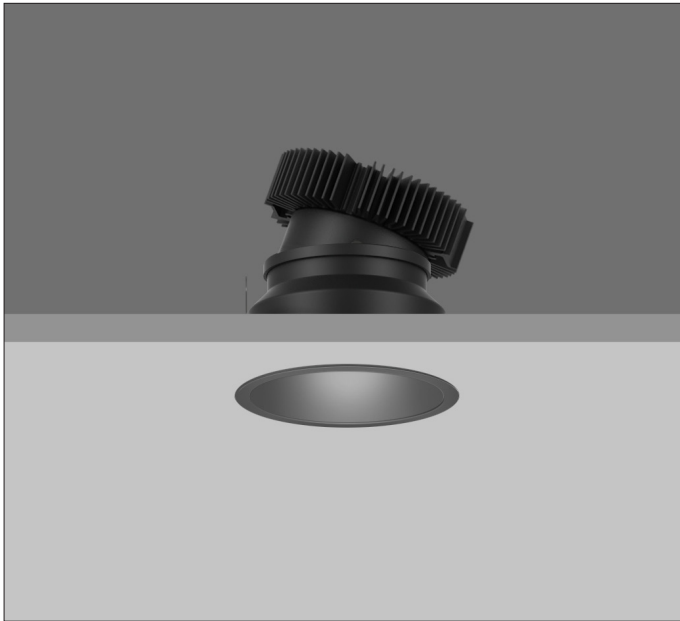

MINITRIM X86 DIRECTIONAL IP44

MINITRIM X86 with Xicato LED recessed downlighter with deep cone reflector finished in Black. No separate ceiling trim offers a minimal appearance. Overall diameter 86mm, cut out 81.5mm.

Product Number	D6223/*Engine
Lamp Type	Xicato LED, Up to 1300 lumens
Reflector	Black
Beam Angle	20°
Construction	Aluminium / Steel
IP	IP44
Control	Driver

*Light Engine Specification					
Xicato XTM L80 50,000 Hours Ra80					
07A	---	720 lm	5.6W	129 lm/w	350mA
09A	---	965 lm	8.2W	118 lm/w	500mA
13A	---	1300 lm	11.7W	111 lm/w	700mA
14A	---	1490 lm	13.6W	110 lm/w	500mA
20A	---	2000 lm	19.5W	102 lm/w	700mA