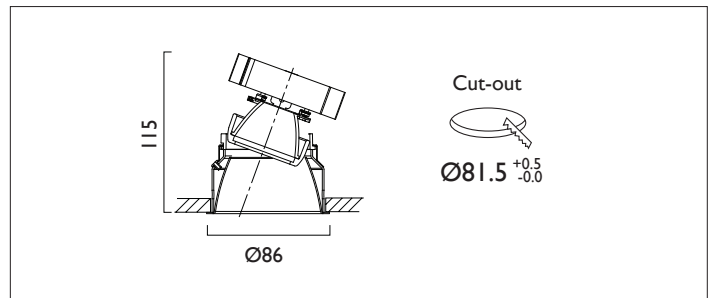

# MINITRIM X86 DIRECTIONAL IP44

MINITRIM X86 with Xicato LED recessed downlighter with deep cone reflector finished in Black. No separate ceiling trim offers a minimal appearance. Overall diameter 86mm, cut out 81.5mm.

Product Number	D6243/*Engine
Lamp Type	Xicato LED, Up to 1300 lumens
Reflector	Black
Beam Angle	40°
Construction	Aluminium / Steel
IP	IP44
Control	Driver

*Light Engine Specification					
Xicato XTM L80 50,000 Hours Ra80					
07A	---	720 lm	5.6W	129 lm/w	350mA
09A	---	965 lm	8.2W	118 lm/w	500mA
13A	---	1300 lm	11.7W	111 lm/w	700mA
14A	---	1490 lm	13.6W	110 lm/w	500mA
20A	---	2000 lm	19.5W	102 lm/w	700mA