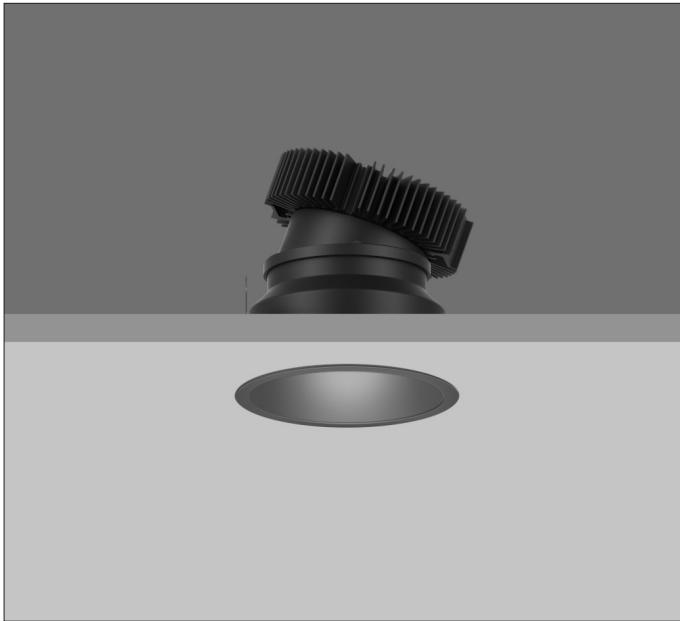

# MINITRIM X86 DIRECTIONAL IP44

MINITRIM X86 with Xicato LED recessed downlighter with deep cone reflector finished in Black. No separate ceiling trim offers a minimal appearance. Overall diameter 86mm, cut out 81.5mm.

Product Number	D6243/*Engine
Lamp Type	Xicato LED, Up to 1300 lumens
Reflector	Black
Beam Angle	40°
Construction	Aluminium / Steel
IP	IP44
Control	Driver

*Light Engine Specification					
Xicato XTM L80 50,000 Hours Ra80					
07A	---	720 lm	5.6W	129 lm/w	350mA
09A	---	965 lm	8.2W	118 lm/w	500mA
13A	---	1300 lm	11.7W	111 lm/w	700mA
14A	---	1490 lm	13.6W	110 lm/w	500mA
20A	---	2000 lm	19.5W	102 lm/w	700mA