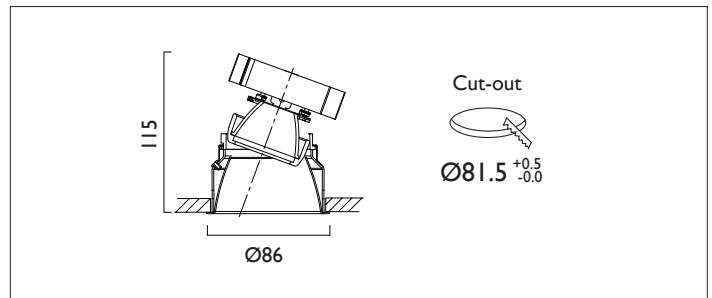

MINITRIM X86 DIRECTIONAL

MINITRIM X86 with Xicato LED recessed downlighter with deep cone reflector finished in White. No separate ceiling trim offers a minimal appearance. Overall diameter 86mm, cut out 81.5mm.

Product Number	D6124/*Engine
Lamp Type	Xicato LED, Up to 1300 lumens
Reflector	White
Beam Angle	20°
Construction	Aluminium / Steel
IP	IP20
Control	Driver

*Light Engine Specification					
Xicato XTM L80 50,000 Hours Ra80					
07A	---	720 lm	5.6W	129 lm/w	350mA
09A	---	965 lm	8.2W	118 lm/w	500mA
13A	---	1300 lm	11.7W	111 lm/w	700mA
14A	---	1490 lm	13.6W	110 lm/w	500mA
20A	---	2000 lm	19.5W	102 lm/w	700mA