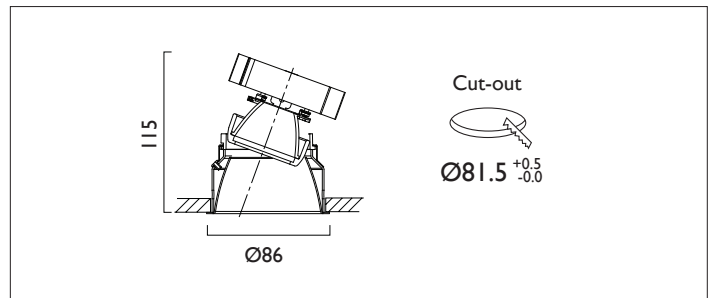

# MINITRIM X86 DIRECTIONAL

MINITRIM X86 with Xicato LED recessed downlighter with deep cone reflector finished in White. No separate ceiling trim offers a minimal appearance. Overall diameter 86mm, cut out 81.5mm.

Product Number	D6144/*Engine
Lamp Type	Xicato LED, Up to 1300 lumens
Reflector	White
Beam Angle	40°
Construction	Aluminium / Steel
IP	IP20
Control	Driver

*Light Engine Specification					
Xicato XTM L80 50,000 Hours Ra80					
07A	---	720 lm	5.6W	129 lm/w	350mA
09A	---	965 lm	8.2W	118 lm/w	500mA
13A	---	1300 lm	11.7W	111 lm/w	700mA
14A	---	1490 lm	13.6W	110 lm/w	500mA
20A	---	2000 lm	19.5W	102 lm/w	700mA