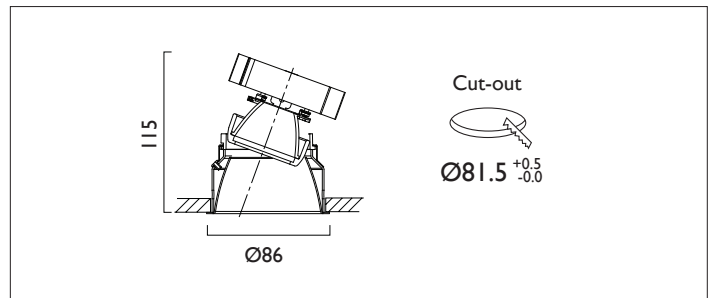

MINITRIM X86 DIRECTIONAL

MINITRIM X86 with Xicato LED recessed downlighter with deep cone reflector finished in White. No separate ceiling trim offers a minimal appearance. Overall diameter 86mm, cut out 81.5mm.

Product Number	D6164/*Engine
Lamp Type	Xicato LED, Up to 1300 lumens
Reflector	White
Beam Angle	60°
Construction	Aluminium / Steel
IP	IP20
Control	Driver

*Light Engine Specification					
Xicato XTM L80 50,000 Hours Ra80					
07A	720 lm	5.6W	129 lm/w	350mA	
09A	965 lm	8.2W	118 lm/w	500mA	
13A	1300 lm	11.7W	111 lm/w	700mA	
14A	1490 lm	13.6W	110 lm/w	500mA	
20A	2000 lm	19.5W	102 lm/w	700mA	