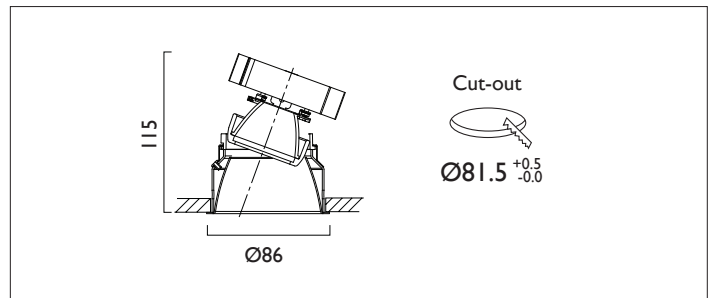

# MINITRIM X86 DIRECTIONAL IP44

MINITRIM X86 with Xicato LED recessed downlighter with deep cone reflector finished in White. No separate ceiling trim offers a minimal appearance. Overall diameter 86mm, cut out 81.5mm.

Product Number	D6224/*Engine
Lamp Type	Xicato LED, Up to 1300 lumens
Reflector	White
Beam Angle	20°
Construction	Aluminium / Steel
IP	IP44
Control	Driver

*Light Engine Specification					
Xicato XTM L80 50,000 Hours Ra80					
07A	---	720 lm	5.6W	129 lm/w	350mA
09A	---	965 lm	8.2W	118 lm/w	500mA
13A	---	1300 lm	11.7W	111 lm/w	700mA
14A	---	1490 lm	13.6W	110 lm/w	500mA
20A	---	2000 lm	19.5W	102 lm/w	700mA
2700K	2				
3000K	3				
3500K	4				
4000K	5				
				0	No Emergency
				E	Maintained Emergency
				N	Non Maintained
				0	Fixed Output
				1	1-10V
				3	DSI
				5	DALI
				7	Lead / Trailing
				9	Addressable