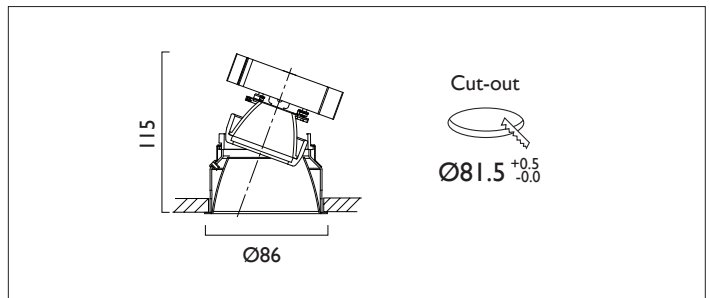

MINITRIM X86 DIRECTIONAL IP44

MINITRIM X86 with Xicato LED recessed downlighter with deep cone reflector finished in White. No separate ceiling trim offers a minimal appearance. Overall diameter 86mm, cut out 81.5mm.

Product Number	D6244/*Engine
Lamp Type	Xicato LED, Up to 1300 lumens
Reflector	White
Beam Angle	40°
Construction	Aluminium / Steel
IP	IP44
Control	Driver

*Light Engine Specification					
Xicato XTM L80 50,000 Hours Ra80					
07A	---	720 lm	5.6W	129 lm/w	350mA
09A	---	965 lm	8.2W	118 lm/w	500mA
13A	---	1300 lm	11.7W	111 lm/w	700mA
14A	---	1490 lm	13.6W	110 lm/w	500mA
20A	---	2000 lm	19.5W	102 lm/w	700mA