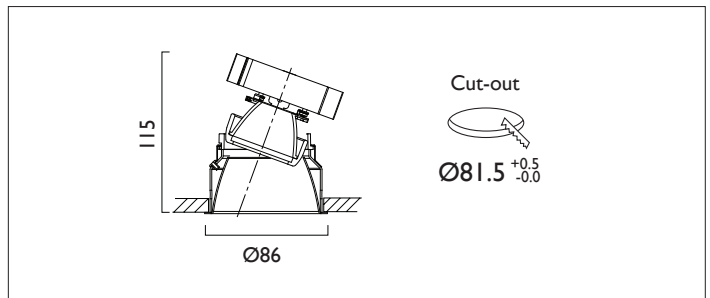

MINITRIM X86 DIRECTIONAL

MINITRIM X86 with Xicato LED recessed downlighter with deep cone reflector finished in Gold. No separate ceiling trim offers a minimal appearance. Overall diameter 86mm, cut out 81.5mm.

Product Number	D6165/*Engine
Lamp Type	Xicato LED, Up to 1300 lumens
Reflector	Gold
Beam Angle	60°
Construction	Aluminium / Steel
IP	IP20
Control	Driver

*Light Engine Specification					
Xicato XTM L80 50,000 Hours Ra80					
07A	---	720 lm	5.6W	129 lm/w	350mA
09A	---	965 lm	8.2W	118 lm/w	500mA
13A	---	1300 lm	11.7W	111 lm/w	700mA
14A	---	1490 lm	13.6W	110 lm/w	500mA
20A	---	2000 lm	19.5W	102 lm/w	700mA