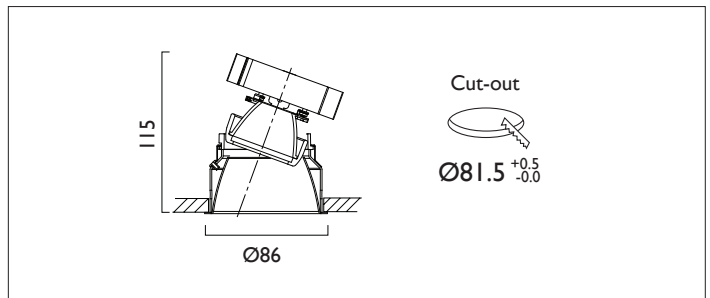

MINITRIM X86 DIRECTIONAL

MINITRIM X86 with Xicato LED recessed downlighter with deep cone reflector finished in Gold. No separate ceiling trim offers a minimal appearance. Overall diameter 86mm, cut out 81.5mm.

Product Number	D6145/*Engine
Lamp Type	Xicato LED, Up to 1300 lumens
Reflector	Gold
Beam Angle	40°
Construction	Aluminium / Steel
IP	IP20
Control	Driver

*Light Engine Specification					
Xicato XTM L80 50,000 Hours Ra80					
07A	---	720 lm	5.6W	129 lm/w	350mA
09A	---	965 lm	8.2W	118 lm/w	500mA
13A	---	1300 lm	11.7W	111 lm/w	700mA
14A	---	1490 lm	13.6W	110 lm/w	500mA
20A	---	2000 lm	19.5W	102 lm/w	700mA
2700K	2	<ul style="list-style-type: none"> 0 No Emergency E Maintained Emergency N Non Maintained 0 Fixed Output 1 1-10V 3 DSI 5 DALI 7 Lead / Trailing 9 Addressable 			
3000K	3				
3500K	4				
4000K	5				