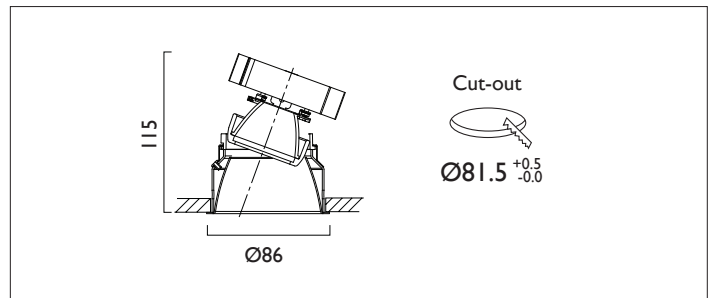

MINITRIM X86 DIRECTIONAL IP44

MINITRIM X86 with Xicato LED recessed downlighter with deep cone reflector finished in Gold. No separate ceiling trim offers a minimal appearance. Overall diameter 86mm, cut out 81.5mm.

Product Number	D6265/*Engine
Lamp Type	Xicato LED, Up to 1300 lumens
Reflector	Gold
Beam Angle	60°
Construction	Aluminium / Steel
IP	IP44
Control	Driver

*Light Engine Specification					
Xicato XTM L80 50,000 Hours Ra80					
07A	---	720 lm	5.6W	129 lm/w	350mA
09A	---	965 lm	8.2W	118 lm/w	500mA
13A	---	1300 lm	11.7W	111 lm/w	700mA
14A	---	1490 lm	13.6W	110 lm/w	500mA
20A	---	2000 lm	19.5W	102 lm/w	700mA
2700K	2	<ul style="list-style-type: none"> 0 No Emergency E Maintained Emergency N Non Maintained 0 Fixed Output 1 1-10V 3 DSI 5 DALI 7 Lead / Trailing 9 Addressable 			
3000K	3				
3500K	4				
4000K	5				