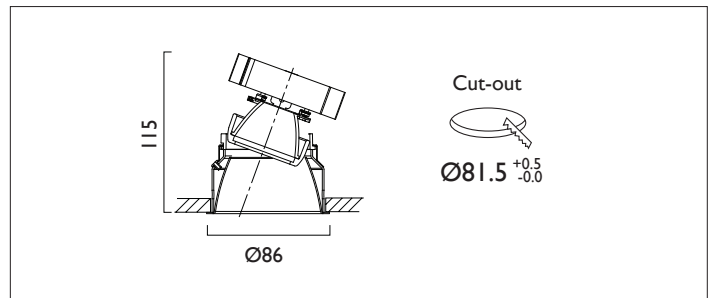

MINITRIM X86 DIRECTIONAL IP44

MINITRIM X86 with Xicato LED recessed downlighter with deep cone reflector finished in Gold. No separate ceiling trim offers a minimal appearance. Overall diameter 86mm, cut out 81.5mm.

Product Number	D6245/*Engine
Lamp Type	Xicato LED, Up to 1300 lumens
Reflector	Gold
Beam Angle	40°
Construction	Aluminium / Steel
IP	IP44
Control	Driver

*Light Engine Specification					
Xicato XTM L80 50,000 Hours Ra80					
07A	---	720 lm	5.6W	129 lm/w	350mA
09A	---	965 lm	8.2W	118 lm/w	500mA
13A	---	1300 lm	11.7W	111 lm/w	700mA
14A	---	1490 lm	13.6W	110 lm/w	500mA
20A	---	2000 lm	19.5W	102 lm/w	700mA