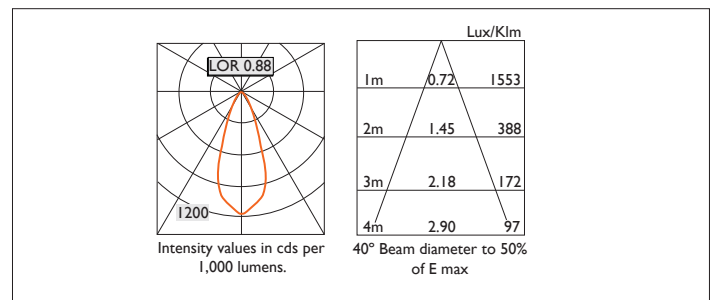

CIVIC X102 DIRECTIONAL

CIVIC X102 DIRECTIONAL Surface mounted downlighter with deep cone specular silver reflector and with white or black casing. 0-15° tilt. Driver mounted remotely.
Overall diameter 102mm. Height 140mm. Xicato LED.

Product Number	F4341/*Engine
Lamp Type	Xicato LED, Up to 1300 lumens
Reflector	Specular Silver
Beam Angle	40°
Construction	Aluminium / Steel
Finish	White RAL 9010
IP	IP20
Control	Driver

Please Note: For lumen output/power, colour temperature and protocols and appropriate Light Engine should also be specified.