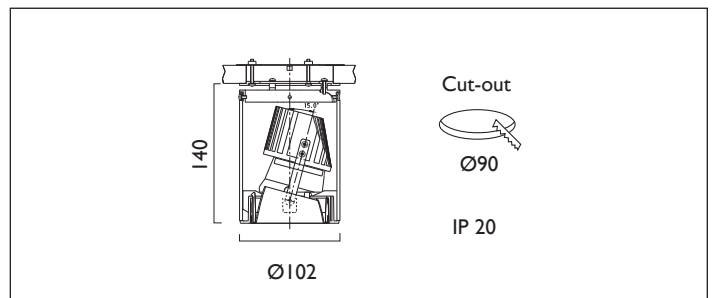

CIVIC X102 DIRECTIONAL

CIVIC X102 DIRECTIONAL Surface mounted downlighter with deep cone specular silver reflector and with white or black casing. 0-15° tilt. Driver mounted remotely.
Overall diameter 102mm. Height 140mm. Xicato LED.

Product Number	F4341/*Engine
Lamp Type	Xicato LED, Up to 1300 lumens
Reflector	Specular Silver
Beam Angle	40°
Construction	Aluminium / Steel
Finish	White RAL 9010
IP	IP20
Control	Driver

Please Note: For lumen output/power, colour temperature and protocols and appropriate Light Engine should also be specified.