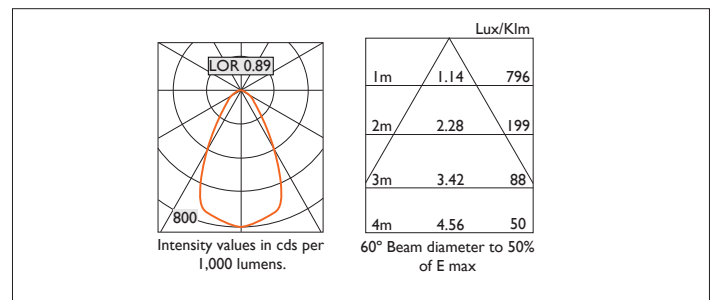

CIVIC X102 DIRECTIONAL

CIVIC X102 DIRECTIONAL Surface mounted downlighter with deep cone specular silver reflector and with white or black casing. 0-15° tilt. Driver mounted remotely.
Overall diameter 102mm. Height 140mm. Xicato LED.

Product Number	F4361/*Engine
Lamp Type	Xicato LED, Up to 1300 lumens
Reflector	Specular Silver
Beam Angle	60°
Construction	Aluminium / Steel
Finish	White RAL 9010
IP	IP20
Control	Driver

Please Note: For lumen output/power, colour temperature and protocols and appropriate Light Engine should also be specified.

*Light Engine Specification

Xicato XTM L80 50,000 hours >Ra80

07A	720 lm	5.6W	129 lm/w	350mA
09A	965 lm	8.2W	118 lm/w	500mA
13A	1300 lm	11.7W	111 lm/w	700mA