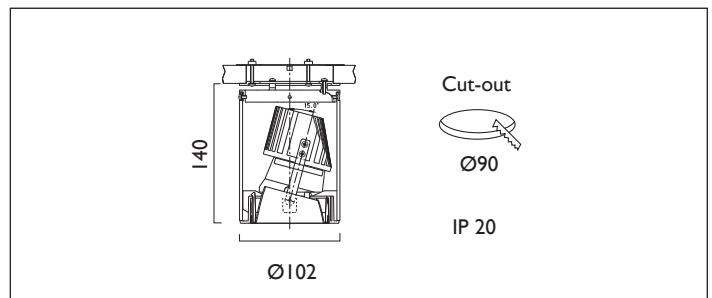

CIVIC X102 DIRECTIONAL

CIVIC X102 DIRECTIONAL Surface mounted downlighter with deep cone specular silver reflector and with white or black casing. 0-15° tilt. Driver mounted remotely.
Overall diameter 102mm. Height 140mm. Xicato LED.

Product Number	F4361/*Engine
Lamp Type	Xicato LED, Up to 1300 lumens
Reflector	Specular Silver
Beam Angle	60°
Construction	Aluminium / Steel
Finish	White RAL 9010
IP	IP20
Control	Driver

Please Note: For lumen output/power, colour temperature and protocols and appropriate Light Engine should also be specified.