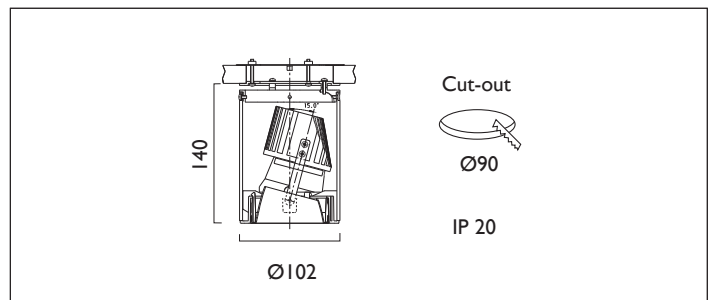

CIVIC X102 DIRECTIONAL

CIVIC X102 DIRECTIONAL Surface mounted downlighter with deep cone specular silver reflector and with white or black casing. 0-15° tilt. Driver mounted remotely. Overall diameter 102mm. Height 140mm. Xicato LED.

Product Number	F4421/*Engine
Lamp Type	Xicato LED, Up to 1300 lumens
Reflector	Specular Silver
Beam Angle	20°
Construction	Aluminium / Steel
Finish	Black
IP	IP20
Control	Driver

Please Note: For lumen output/power, colour temperature and protocols and appropriate Light Engine should also be specified.