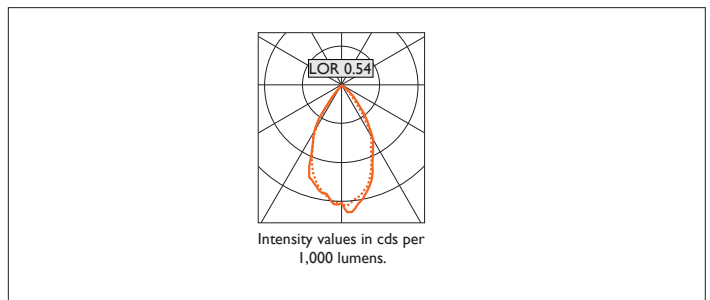

# SURFACE VP XI 40 KICK WALLWASHER

SURFACE VP XI 40 KICK WALLWASHER Surface mounted fixed, round wallwasher with low glare, deep cone, diffused spectro silver reflector and lens optic and with white casing. Driver mounted remotely. Overall diameter 140mm. Height 146mm. Xicato LED.

Product Number	H0207/*Engine
Lamp Type	Xicato LED, Up to 2000 lumens
Reflector	Spectro Silver
Beam Angle	Asymmetric
Construction	Aluminium / Steel
Finish	White RAL 9010
IP	IP20
Control	Driver

Please Note: For lumen output/power, colour temperature and protocols and appropriate Light Engine should also be specified.