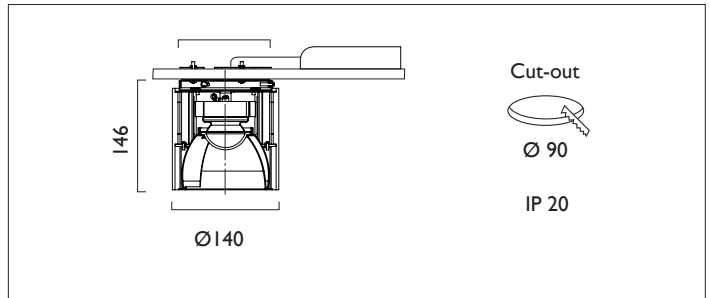

# SURFACE VP XI 40 KICK WALLWASHER

SURFACE VP XI 40 KICK WALLWASHER Surface mounted fixed, round wallwasher with low glare, deep cone, diffused spectro silver reflector and lens optic and with white casing. Driver mounted remotely. Overall diameter 140mm. Height 146mm. Xicato LED.

Product Number	H0207/*Engine
Lamp Type	Xicato LED, Up to 2000 lumens
Reflector	Spectro Silver
Beam Angle	Asymmetric
Construction	Aluminium / Steel
Finish	White RAL 9010
IP	IP20
Control	Driver

Please Note: For lumen output/power, colour temperature and protocols and appropriate Light Engine should also be specified.