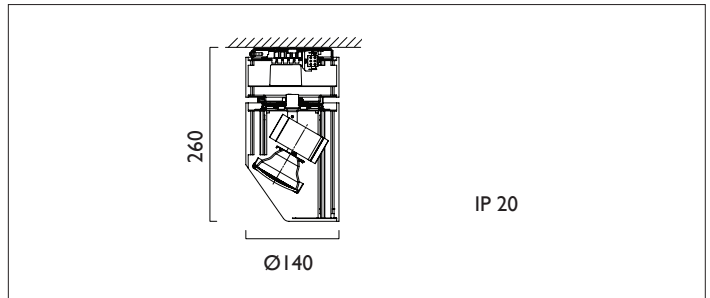

SURFACE VP XI 40 DIRECTIONAL

SURFACE VP XI 40 DIRECTIONAL Surface mounted, round directional downlighter with low glare, deep cone, diffused spectro silver reflector and lens optic and with white casing. Driver mounted integrally. 0-28° tilt.

Overall diameter 140mm. Height 260mm. Xicato LED.

Product Number	H0301/*Engine
Lamp Type	Xicato LED, Up to 2000 lumens
Reflector	Spectro Silver
Beam Angle	Medium
Construction	Aluminium / Steel
Finish	White RAL 9010
IP	IP20
Control	Driver