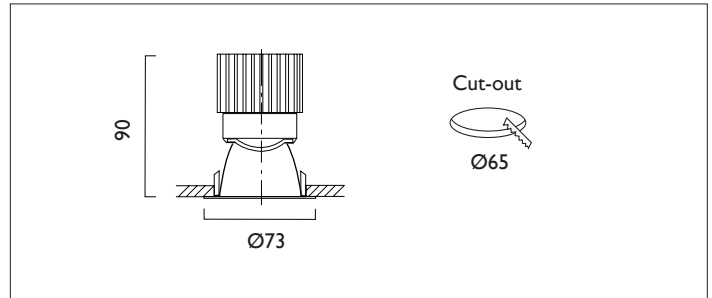

# VP X73

VP X73 FIXED Round recessed downlighter with white ceiling trim and low glare, deep cone diffused spectro silver reflector and lens optic. Overall diameter 73mm, cut out 65mm diameter. Xicato LED.

Product Number	D0708/*Engine
Lamp Type	Xicato LED, Up to 965 lumens
Reflector	Spectro Silver
Construction	Aluminium / Steel
Ceiling Trim	White RAL 9010
IP	IP20
Control	Driver

Please Note: For lumen output/power, colour temperature and protocols and appropriate Light Engine should also be specified.