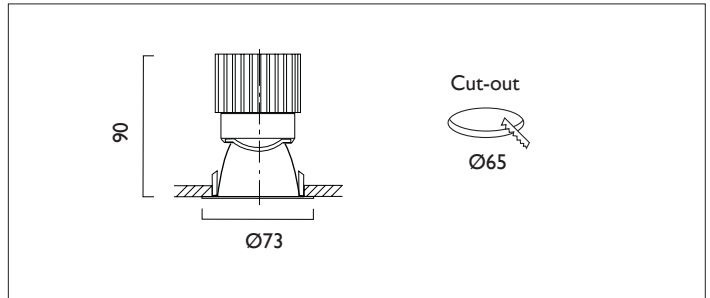

VP X73

VP X73 FIXED Round recessed downlighter with white ceiling trim and low glare, deep cone diffused spectro silver reflector and lens optic. Overall diameter 73mm, cut out 67mm diameter. Xicato LED.

Product Number	D0808/*Engine
Lamp Type	Xicato LED, Up to 965 lumens
Reflector	Spectro Silver
Construction	Aluminium / Steel
Ceiling Trim	White RAL 9010
IP	IP44
Control	Driver

Please Note: For lumen output/power, colour temperature and protocols and appropriate Light Engine should also be specified.