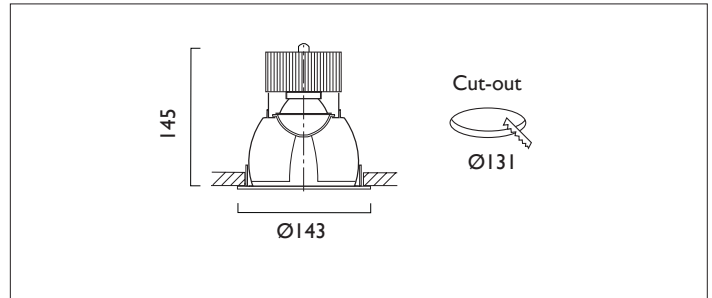

VP X143 DOUBLE KICK WALLWASHER IP44

VP X143 DOUBLE KICK WALLWASHER Round recessed wallwasher with white ceiling trim and low glare, deep cone, diffused spectro silver reflector and lens optic.

Overall diameter 143mm, cut out 131mm diameter. Xicato LED. cut out 131mm

| | |
|----------------|-------------------------------|
| Product Number | F5708/*Engine |
| Lamp Type | Xicato LED, Up to 3000 lumens |
| Construction | Aluminium / Steel |
| Ceiling Trim | White RAL 9010 |
| IP | IP44 |
| Control | Driver |