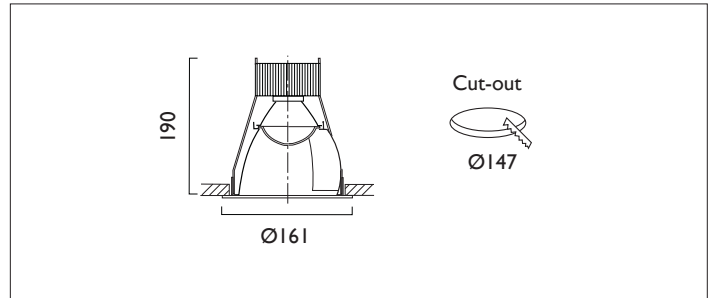

VP X161 KICK WALLWASHER IP44

VP X161 KICK WALLWASHER FIXED Round recessed wallwasher with white ceiling trim and low glare, deep cone, diffused spectro silver reflector and lens optic.
Overall diameter 161mm, cut out 147mm diameter. Xicato LED.

Product Number	F6108/*Engine
Lamp Type	Xicato LED, Up to 4000 lumens
Reflector	Spectro Silver
Beam	Asymmetric
Construction	Aluminium / Steel
Ceiling Trim	White RAL 9010
IP	IP44
Control	Driver

Please Note: For lumen output/power, colour temperature and protocols and appropriate Light Engine should also be specified.