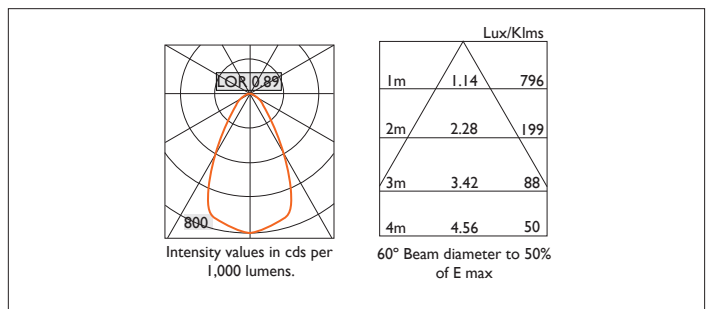

TRIMLESS AMBIANCE X80 DIRECTIONAL

TRIMLESS AMBIANCE X80 DIRECTIONAL Round recessed downlighter, designed for plaster skim ceilings with with white deep cone reflector and a choice of beam distribution. Overall diameter 80mm, cut out 100mm diameter. Xicato LED.

Product Number	G2464/*Engine
Lamp Type	Xicato LED, Up to 2000 lumens
Reflector	White
Beam Angle	60°
Construction	Aluminium / Steel
Ceiling Trim	White RAL 9010
IP	IP20
Control	Driver

Please Note: For lumen output/power, colour temperature and protocols and appropriate Light Engine should also be specified.

*Light Engine Specification

Xicato XTM L80 50,000 hours >Ra80

07A	720 lm	5.6W	129 lm/w	350mA
09A	965 lm	8.2W	118 lm/w	500mA
13A	1300 lm	11.7W	111 lm/w	700mA
14A	1490 lm	13.6W	110 lm/w	500mA
20A	2000 lm	19.5W	102 lm/w	700mA