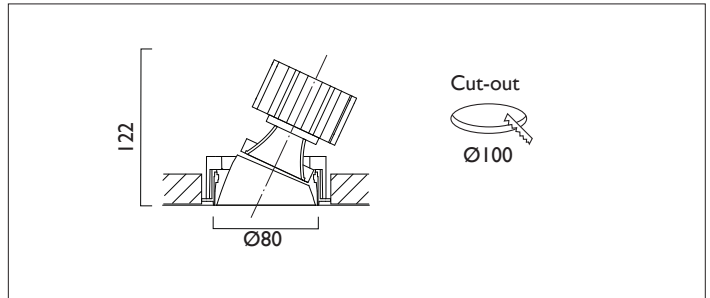

TRIMLESS AMBIANCE X80 DIRECTIONAL

TRIMLESS AMBIANCE X80 DIRECTIONAL Round recessed downlighter, designed for plaster skim ceilings with with white deep cone reflector and a choice of beam distribution. Overall diameter 80mm, cut out 100mm diameter. Xicato LED.

Product Number	G2464/*Engine
Lamp Type	Xicato LED, Up to 2000 lumens
Reflector	White
Beam Angle	60°
Construction	Aluminium / Steel
Ceiling Trim	White RAL 9010
IP	IP20
Control	Driver

Please Note: For lumen output/power, colour temperature and protocols and appropriate Light Engine should also be specified.