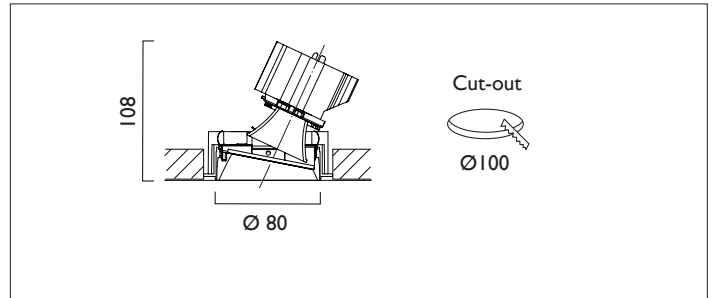

TRIMLESS AMBIANCE LENS WALLWASHER X80

TRIMLESS AMBIANCE X80 LENS WALLWASHER Round recessed, designed for plaster skim ceilings with white deep cone reflector and lens optic.
Overall diameter 80mm, cut out 100mm diameter: Xicato LED.

Product Number	G2204/*Engine
Lamp Type	Xicato LED, Up to 2000 lumens
Reflector	White
Beam Angle	Asymmetric
Construction	Aluminium / Steel
Ceiling Trim	White RAL 9010
IP	IP20
Control	Driver

Please Note: For lumen output/power, colour temperature and protocols and appropriate Light Engine should also be specified.