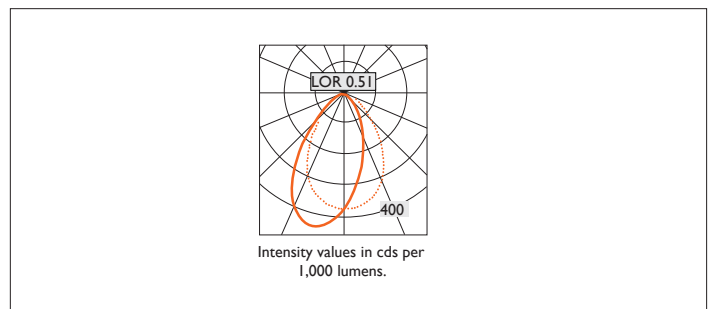

TRIMLESS AMBIANCE LENS WALLWASHER X80

TRIMLESS AMBIANCE X80 LENS WALLWASHER Round recessed, designed for plaster skim ceilings with white deep cone reflector and lens optic.
Overall diameter 80mm, cut out 100mm diameter: Xicato LED.

Product Number	G2204/*Engine
Lamp Type	Xicato LED, Up to 2000 lumens
Reflector	White
Beam Angle	Asymmetric
Construction	Aluminium / Steel
Ceiling Trim	White RAL 9010
IP	IP20
Control	Driver

Please Note: For lumen output/power, colour temperature and protocols and appropriate Light Engine should also be specified.