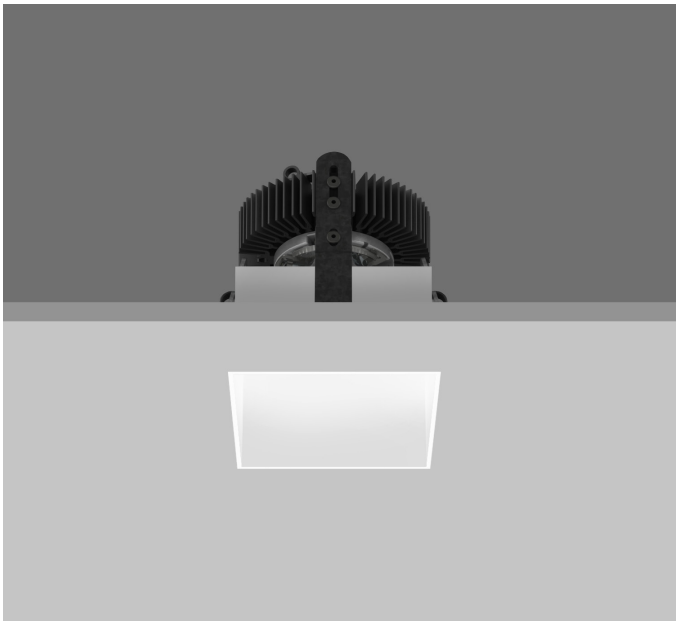

TRIMLESS SQUARE X80

TRIMLESS SQUARE X80 FIXED, square, recessed downlighter; designed for plaster skim ceilings with a choice of deep baffle finish and beam distribution. Overall size 80mm x 80mm, cut out 95mm x 95mm. Xicato LED.

| | |
|----------------|-------------------------------|
| Product Number | F1144/*Engine |
| Lamp Type | Xicato LED, Up to 2000 lumens |
| Reflector | White |
| Beam Angle | 40° |
| Construction | Aluminium / Steel |
| Ceiling Trim | White RAL 9010 |
| IP | IP20 |
| Control | Driver |