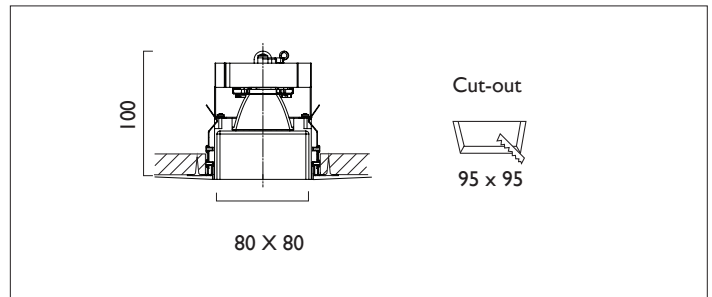

TRIMLESS SQUARE X80

TRIMLESS SQUARE X80 FIXED, square, recessed downlighter; designed for plaster skim ceilings with a choice of deep baffle finish and beam distribution. Overall size 80mm x 80mm, cut out 95mm x 95mm. Xicato LED.

| | |
|----------------|-------------------------------|
| Product Number | F1144/*Engine |
| Lamp Type | Xicato LED, Up to 2000 lumens |
| Reflector | White |
| Beam Angle | 40° |
| Construction | Aluminium / Steel |
| Ceiling Trim | White RAL 9010 |
| IP | IP20 |
| Control | Driver |