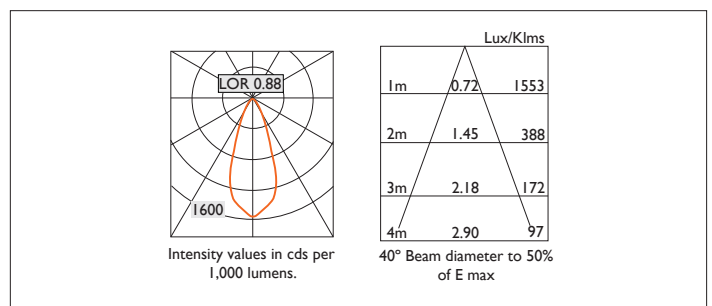

TRIMLESS SQUARE X80

TRIMLESS SQUARE X80 FIXED, square, recessed downlighter; designed for plaster skim ceilings with a choice of deep baffle finish and beam distribution. Overall size 80mm x 80mm, cut out 95mm x 95mm. Xicato LED.

| | |
|----------------|-------------------------------|
| Product Number | F1144/*Engine |
| Lamp Type | Xicato LED, Up to 2000 lumens |
| Reflector | White |
| Beam Angle | 40° |
| Construction | Aluminium / Steel |
| Ceiling Trim | White RAL 9010 |
| IP | IP20 |
| Control | Driver |

Please Note: For lumen output/power, colour temperature and protocols and appropriate Light Engine should also be specified.

*Light Engine Specification

Xicato XTM L80 50,000 hours >Ra80

| | | | | |
|-----|---------|-------|----------|-------|
| 07A | 720 lm | 5.6W | 129 lm/w | 350mA |
| 09A | 965 lm | 8.2W | 118 lm/w | 500mA |
| 13A | 1300 lm | 11.7W | 111 lm/w | 700mA |
| 14A | 1490 lm | 13.6W | 110 lm/w | 500mA |
| 20A | 2000 lm | 19.5W | 102 lm/w | 700mA |