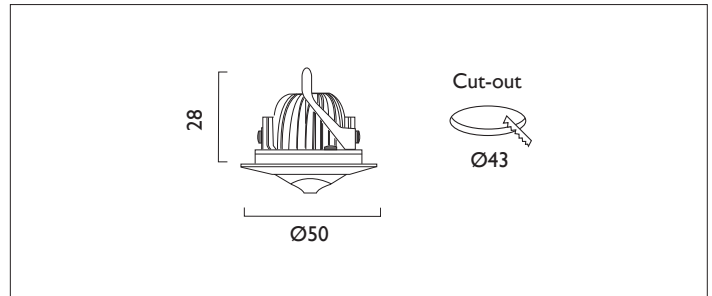

WAYLIGHT 3 CORRIDOR LENS

WAYLIGHT 3 with corridor lens, a constant current 3W white LED.
 Complete with charge LED.
 Designed to comply with all of the requirements of BS EN 60598-2-22.

Product Number	D059001969N
Lamp Type	LED
Output	197 lumens
Construction	Aluminium / Steel
Ceiling Trim	White RAL 9010
IP	IP44
Protocol	DALI Addressable Emergency