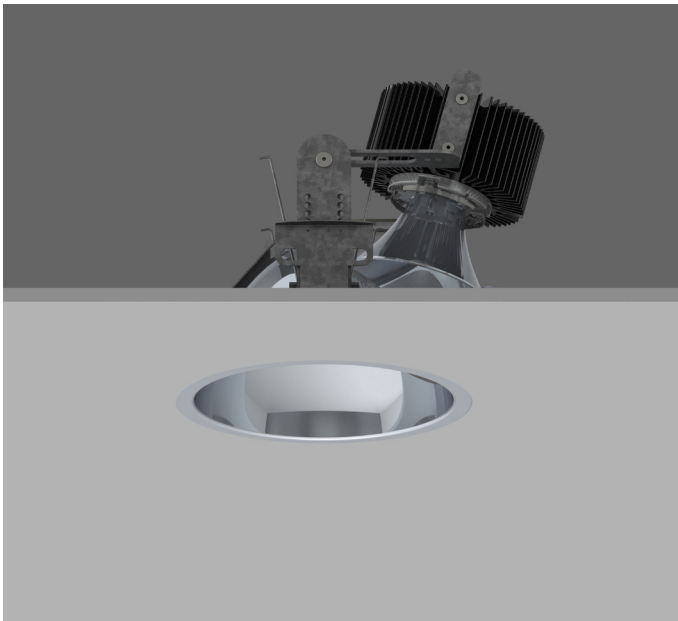

TRIMLESS VP X140 LENS WALLWASHER

TRIMLESS VP X140 LENS WALLWASHER FIXED Round recessed wallwasher designed for plaster skim ceilings with low glare, deep cone, diffused spectro silver reflector and lens optic.
Overall diameter 140mm, cut out 156mm diameter. Xicato LED.

Product Number	C6708/*Engine
Lamp Type	Xicato LED, Up to 3000 lumens
Reflector	Spectro Silver
Beam	Asymmetric
Construction	Aluminium / Steel
IP	IP20
Control	Driver

Please Note: For lumen output/power, colour temperature and protocols and appropriate Light Engine should also be specified.

*Light Engine Specification

Xicato XTM L80 50,000 hours >Ra80

11A	1105 lm	9.3W	119lm/w	350mA
14A	1490 lm	13.6W	110 lm/w	500mA
20A	2000 lm	19.5W	102 lm/w	700mA

30A 3000 lm 29.3W 102m/w 1050mA

2700K	2	<ul style="list-style-type: none"> 0 No Emergency E Maintained Emergency
3000K	3	
3500K	4	
4000K	5	