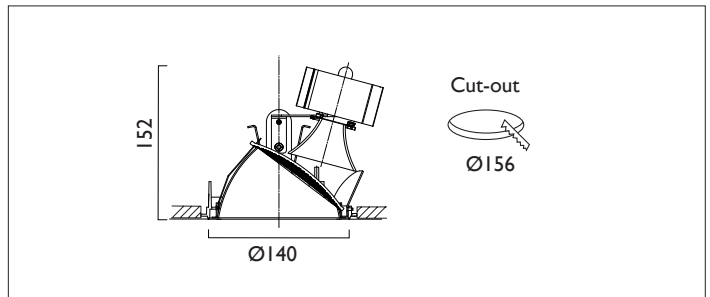

TRIMLESS VP X140 LENS WALLWASHER

TRIMLESS VP X140 LENS WALLWASHER FIXED Round recessed wallwasher designed for plaster skim ceilings with low glare, deep cone, diffused spectro silver reflector and lens optic.
Overall diameter 140mm, cut out 156mm diameter. Xicato LED.

Product Number	C6708/*Engine
Lamp Type	Xicato LED, Up to 3000 lumens
Reflector	Spectro Silver
Beam	Asymmetric
Construction	Aluminium / Steel
IP	IP20
Control	Driver

Please Note: For lumen output/power, colour temperature and protocols and appropriate Light Engine should also be specified.