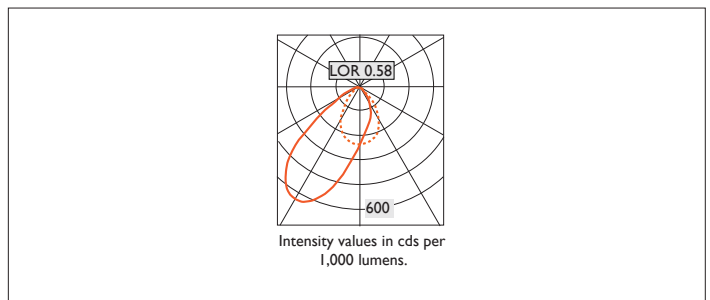

TRIMLESS VP X140 LENS WALLWASHER

TRIMLESS VP X140 LENS WALLWASHER FIXED Round recessed wallwasher designed for plaster skim ceilings with low glare, deep cone, diffused spectro silver reflector and lens optic.
Overall diameter 140mm, cut out 156mm diameter. Xicato LED.