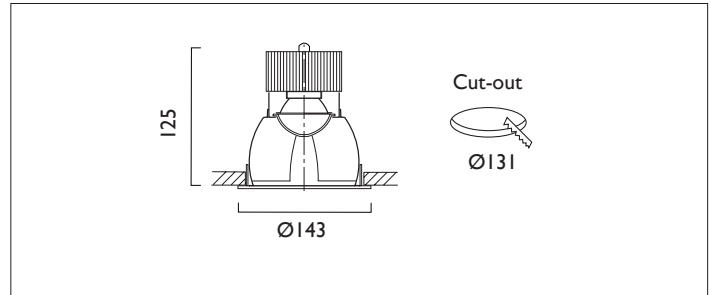

VP XI43 DOUBLE KICK WALLWASHER

VP XI43 DOUBLE KICK WALLWASHER Round recessed wallwasher with white ceiling trim and low glare, deep cone, diffused spectro silver reflector and lens optic.

Overall diameter 143mm, cut out 131mm diameter. Xicato LED. cut out 131mm

Product Number	C3908/*Engine
Lamp Type	Xicato LED, Up to 2000 lumens
Construction	Aluminium / Steel
Ceiling Trim	White RAL 9010
IP	IP20
Control	Driver

Please Note: For lumen output/power; colour temperature and protocols and appropriate Light Engine should also be specified.