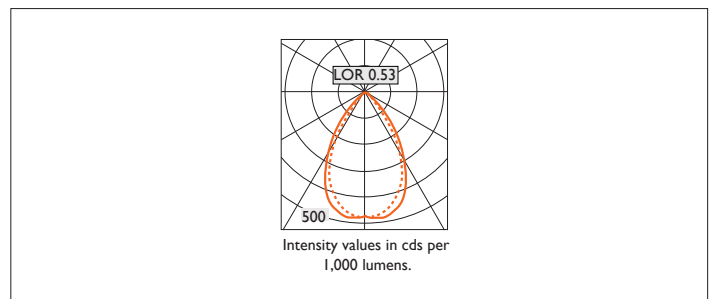

VP XI43 DOUBLE KICK WALLWASHER

VP XI43 DOUBLE KICK WALLWASHER Round recessed wallwasher with white ceiling trim and low glare, deep cone, diffused spectro silver reflector and lens optic.

Overall diameter 143mm, cut out 131mm diameter. Xicato LED. cut out 131mm