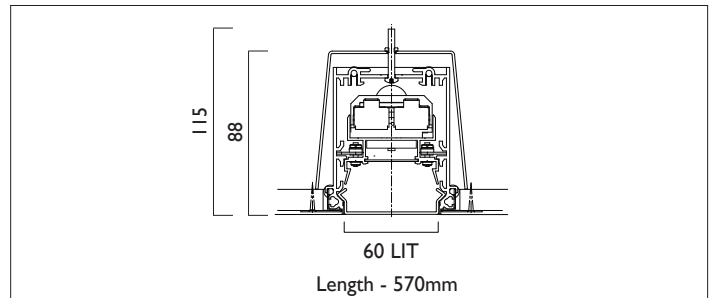

LIGHTLINE LED 60

TRIMLESS

LIGHTLINE LED 60 trimless is suitable for recess mounting in most ceiling types. It consists of an aluminium extruded profile with white RAL9010 edge. Constructed as individual modules in various chassis lengths, which come complete with integral driver. Optical control is provided by a clip in opal diffuser.

| | |
|----------------|--------------------------------------|
| Product Number | L1802 |
| Lamp Type | LED, 1240 lumens, 3000K, Ra>80, 8.6W |
| Construction | Aluminium / Steel / Plastic |
| Diffuser | Opal |
| Ceiling Trim | White RAL 9010 |
| IP | IP40 |
| Control | Driver |