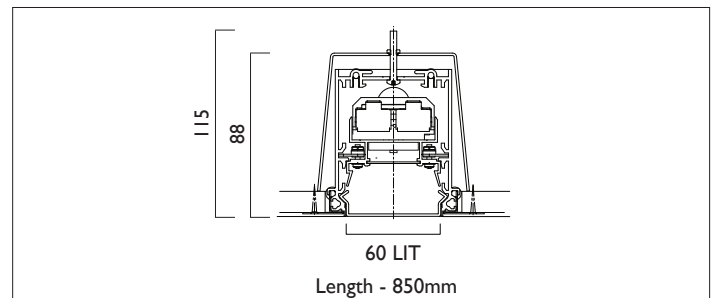

LIGHTLINE LED 60

TRIMLESS

LIGHTLINE LED 60 trimless is suitable for recess mounting in most ceiling types. It consists of an aluminium extruded profile with white RAL9010 edge. Constructed as individual modules in various chassis lengths, which come complete with integral driver. Optical control is provided by a clip in opal diffuser.

Product Number	L1803
Lamp Type	LED, 1860 lumens, 3000K, Ra>80, 12.9W
Construction	Aluminium / Steel / Plastic
Diffuser	Opal
Ceiling Trim	White RAL 9010
IP	IP40
Control	Driver

EN 60598-1
WEE/AE0290TY