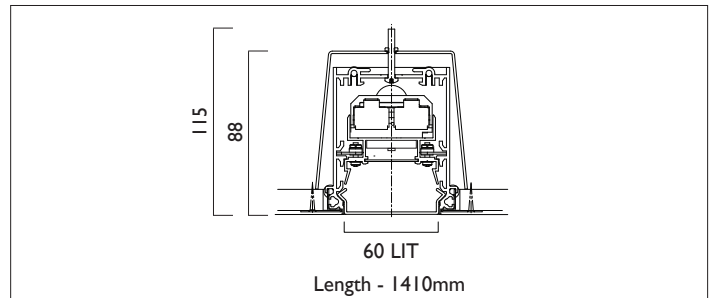

LIGHTLINE LED 60

TRIMLESS

LIGHTLINE LED 60 trimless is suitable for recess mounting in most ceiling types. It consists of an aluminium extruded profile with white RAL9010 edge. Constructed as individual modules in various chassis lengths, which come complete with integral driver. Optical control is provided by a clip in opal diffuser.

Product Number	L1805
Lamp Type	LED, 3100 lumens, 3000K, Ra>80, 21.5W
Construction	Aluminium / Steel / Plastic
Diffuser	Opal
Ceiling Trim	White RAL 9010
IP	IP40
Control	Driver

EN 60598-1
WEE/AE0290TY