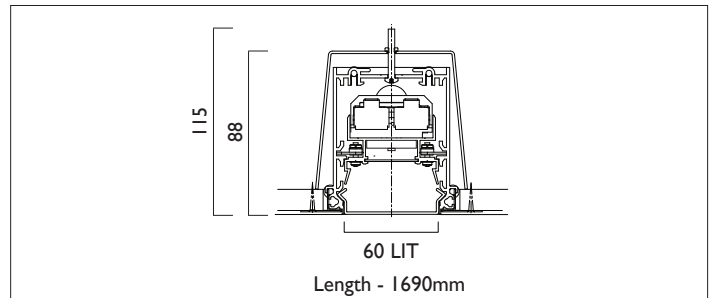

LIGHTLINE LED 60

TRIMLESS

LIGHTLINE LED 60 trimless is suitable for recess mounting in most ceiling types. It consists of an aluminium extruded profile with white RAL9010 edge. Constructed as individual modules in various chassis lengths, which come complete with integral driver. Optical control is provided by a clip in opal diffuser.

Product Number	L1806
Lamp Type	LED, 3720 lumens, 3000K, Ra>80, 25.8W
Construction	Aluminium / Steel / Plastic
Diffuser	Opal
Ceiling Trim	White RAL 9010
IP	IP40
Control	Driver

EN 60598-1
WEE/AE0290TY