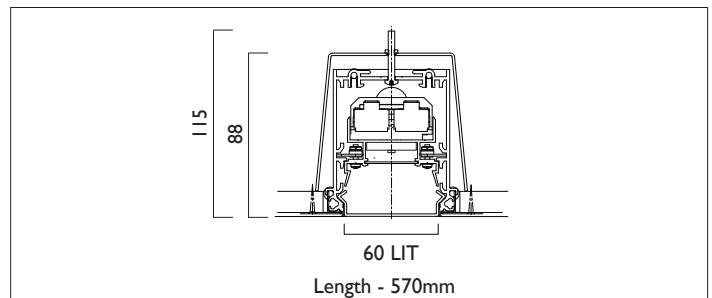

# LIGHTLINE LED 60

TRIMLESS

LIGHTLINE LED 60 trimless is suitable for recess mounting in most ceiling types. It consists of an aluminium extruded profile with white RAL9010 edge. Constructed as individual modules in various chassis lengths, which come complete with integral driver. Optical control is provided by a clip in opal diffuser.

Product Number	L1902
Lamp Type	LED, 1280 lumens, 4000K, Ra>80, 8.6W
Construction	Aluminium / Steel / Plastic
Diffuser	Opal
Ceiling Trim	White RAL 9010
IP	IP40
Control	Driver

EN 60598-1  
WEE/AE0290TY