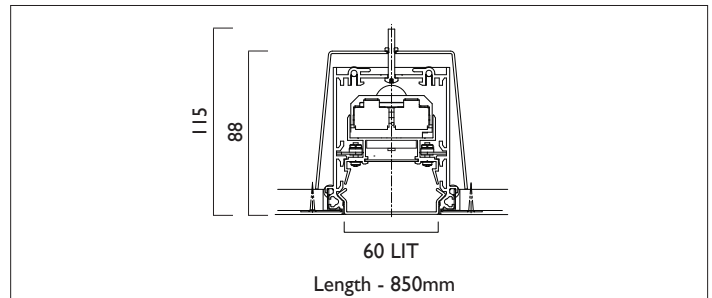

LIGHTLINE LED 60

TRIMLESS

LIGHTLINE LED 60 trimless is suitable for recess mounting in most ceiling types. It consists of an aluminium extruded profile with white RAL9010 edge. Constructed as individual modules in various chassis lengths, which come complete with integral driver. Optical control is provided by a clip in opal diffuser.

Product Number	L1903
Lamp Type	LED, 1920 lumens, 4000K, Ra>80, 12.9W
Construction	Aluminium / Steel / Plastic
Diffuser	Opal
Ceiling Trim	White RAL 9010
IP	IP40
Control	Driver

EN 60598-1
WEE/AE0290TY