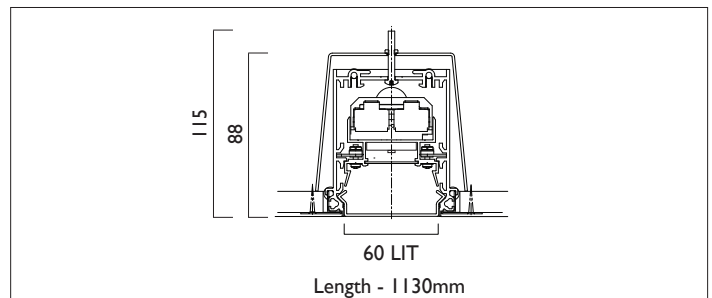

LIGHTLINE LED 60

TRIMLESS

LIGHTLINE LED 60 trimless is suitable for recess mounting in most ceiling types. It consists of an aluminium extruded profile with white RAL9010 edge. Constructed as individual modules in various chassis lengths, which come complete with integral driver. Optical control is provided by a clip in opal diffuser.

Product Number	L1904
Lamp Type	LED, 2560 lumens, 4000K, Ra>80, 17.2W
Construction	Aluminium / Steel / Plastic
Diffuser	Opal
Ceiling Trim	White RAL 9010
IP	IP40
Control	Driver

EN 60598-1
WEE/AE0290TY