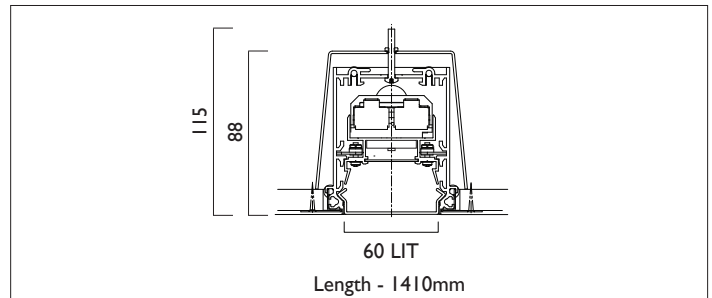

LIGHTLINE LED 60

TRIMLESS

LIGHTLINE LED 60 trimless is suitable for recess mounting in most ceiling types. It consists of an aluminium extruded profile with white RAL9010 edge. Constructed as individual modules in various chassis lengths, which come complete with integral driver. Optical control is provided by a clip in opal diffuser.

Product Number	L1905
Lamp Type	LED, 3200 lumens, 4000K, Ra>80, 21.5W
Construction	Aluminium / Steel / Plastic
Diffuser	Opal
Ceiling Trim	White RAL 9010
IP	IP40
Control	Driver

EN 60598-1
WEE/AE0290TY